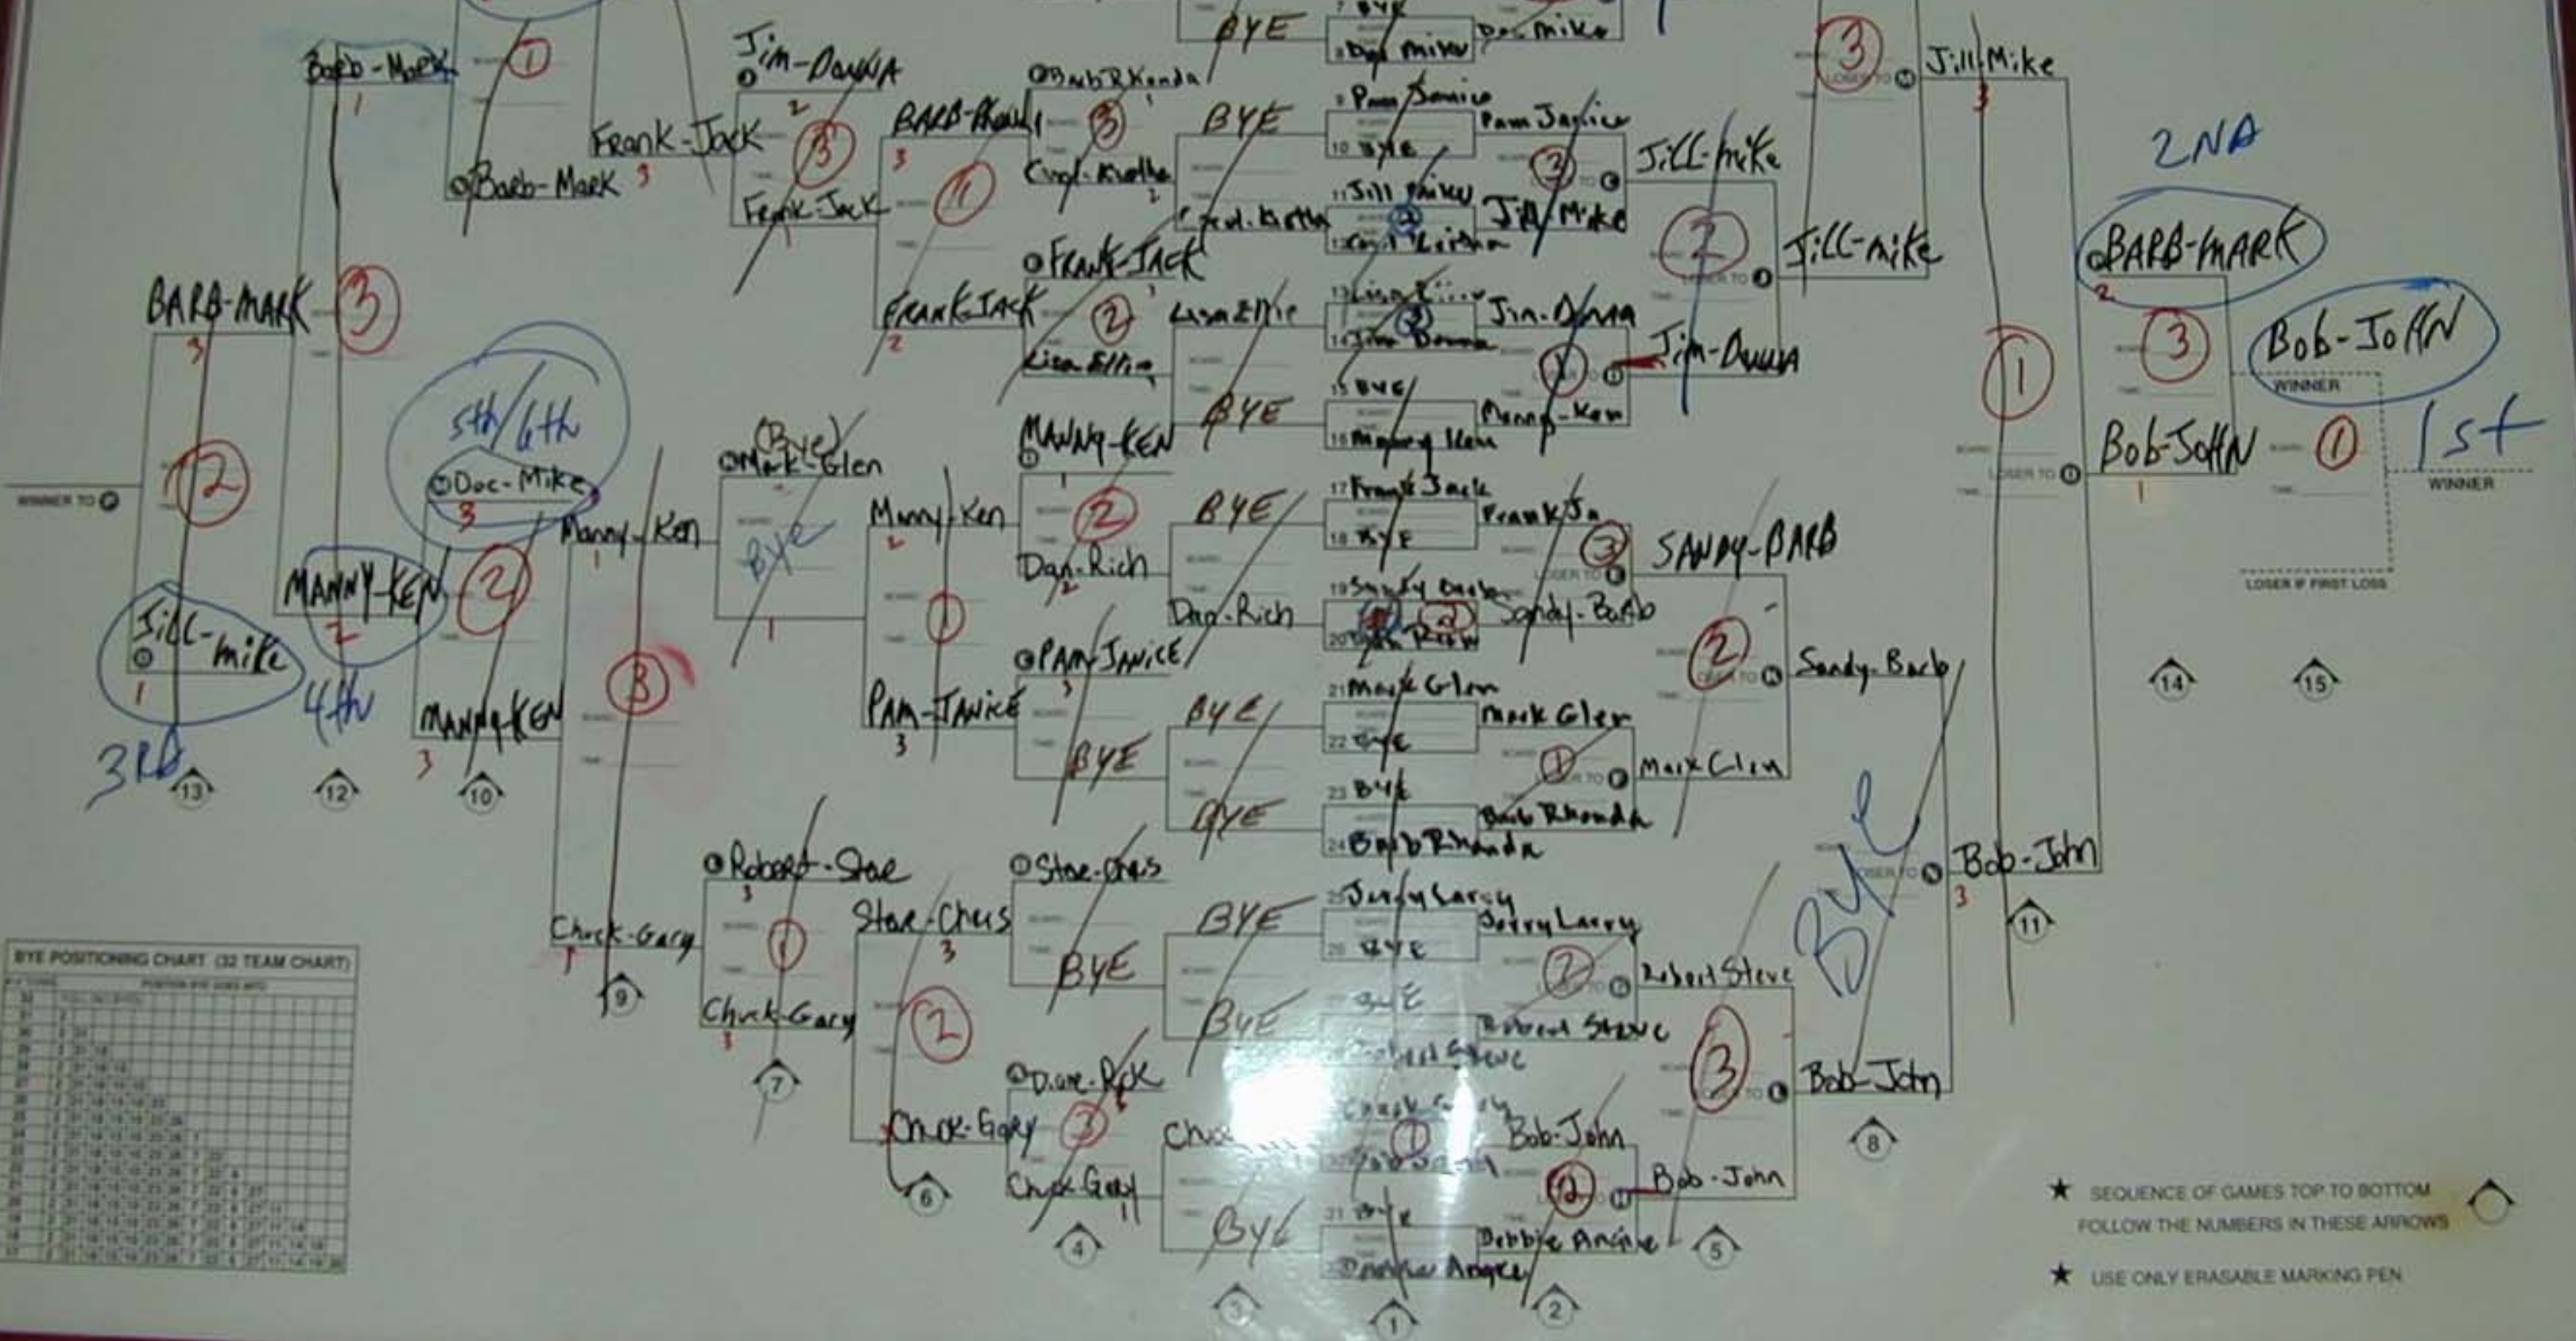

TRIPLE CROWN

SHUFFLEBOARD SUPPLIES INC.
1-800-827-0316

Prize

440
1st 200
2nd 100
3rd 50
4th 25
5th 10
6th 5

LOSERS WINNERS

Calcutta

1st 1140
2nd 520
3rd 260
4th 130
5th 65
6th 32.5

TRIPLE CROWN

SHUFFLEBOARD SUPPLIES INC.
1-800-827-0316

BYE POSITIONING CHART (32 TEAM CHART)

BYE POSITION	BYE POSITION	BYE POSITION	BYE POSITION
1	17	33	49
2	18	34	50
3	19	35	51
4	20	36	52
5	21	37	53
6	22	38	54
7	23	39	55
8	24	40	56
9	25	41	57
10	26	42	58
11	27	43	59
12	28	44	60
13	29	45	61
14	30	46	62
15	31	47	63
16	32	48	64

★ SEQUENCE OF GAMES TOP TO BOTTOM FOLLOW THE NUMBERS IN THESE ARROWS

★ USE ONLY ERASABLE MARKING PEN