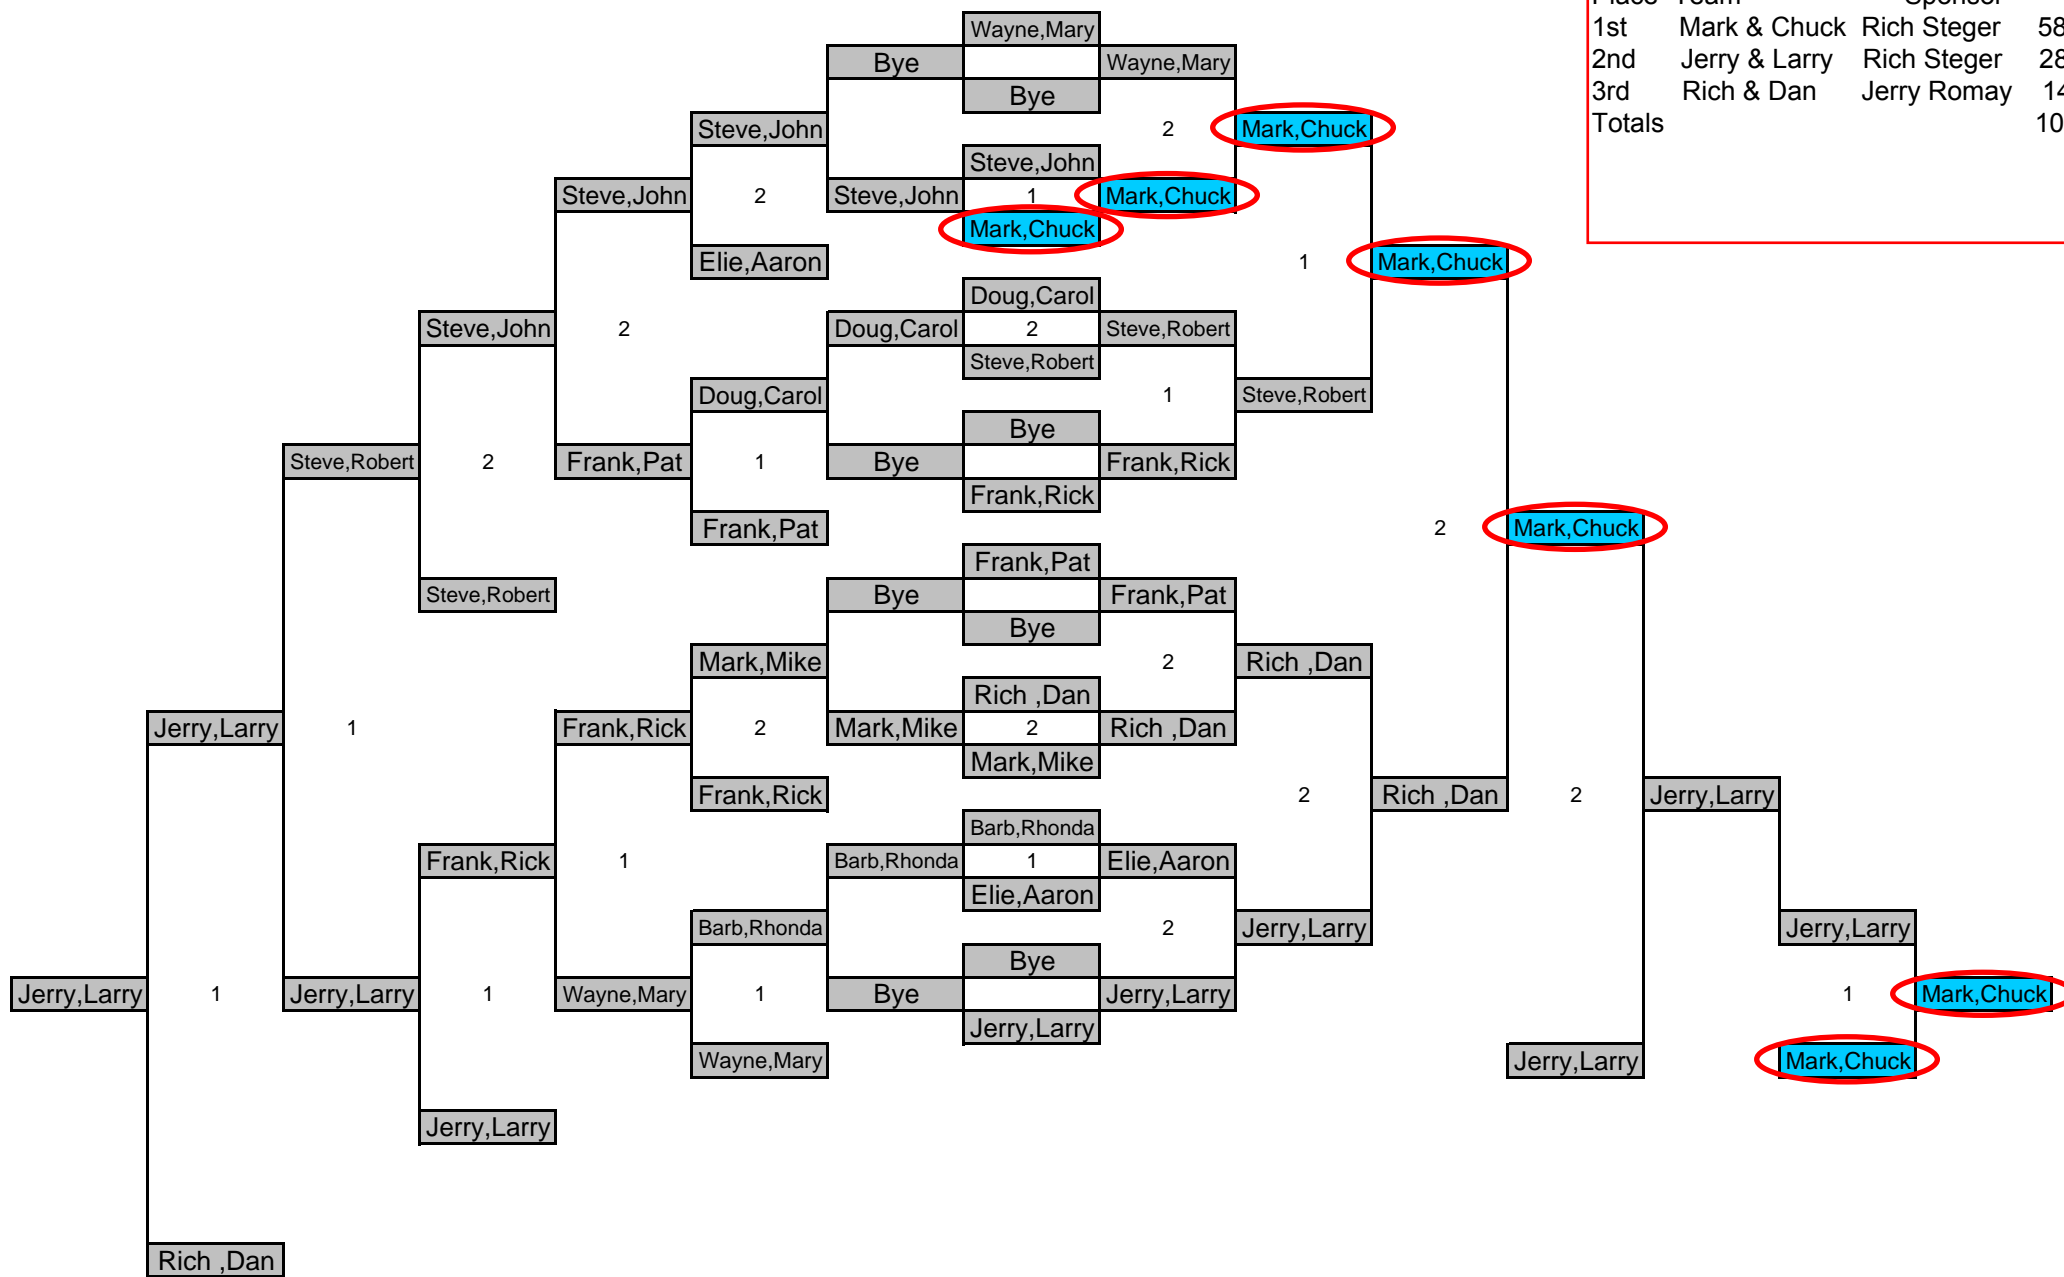

14th Annual SLSPA Holiday Tournament

12/16/2007

Place	Team	Sponsor	%	Entry	Sponsor
1st	Mark & Chuck	Rich Steger	58%	280	625
2nd	Jerry & Larry	Rich Steger	28%	135	305
3rd	Rich & Dan	Jerry Romay	14%	65	150
Totals			100%	480	1080

Board numbers not correct.
 Player Aaron is actually Andy Gorman